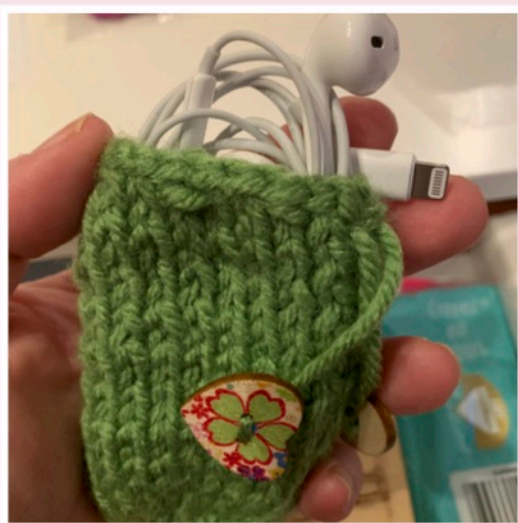

Fundraiser for Our Lady of Fatima Parish Help our Church recover from COVID-19

Purchase any of these handmade items generously donated.
100% of proceeds will go directly to the Parish

Items are available for purchase at the Church Office
during regular Office hours